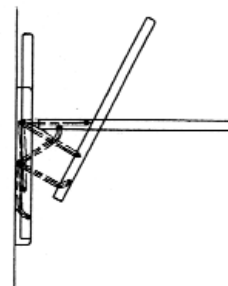

Specification Principle B

DIMENSIONS

PNR 1250-55 / -56 / -61 / -63

1250-55 color: cream beige DA2.12
1250-56 color: pepperdust DA2.10
1250-61 color: fog DA2.16
1250-63 color: dream grey DA2.49

Upfold dimension:

Length: 736 mm 29.00 in
Width: 34 mm 1.34 in
Height: 269 mm 10.60 in

In operation:

Length: 736 mm 29.00 in
Width: 261 mm 10.27 in
Height: 283 mm 11.14 in

Weight: 5 kg 11.0 lbs

PNR 1250-57

1250-57 color: pepperdust DA2.10

Upfold dimension:

Length: 736 mm 29.00 in
Width: 34 mm 1.34 in
Height: 320 mm 12.60 in

In operation:

Length: 736 mm 29.00 in
Width: 313 mm 12.32 in
Height: 334 mm 13.15 in

Weight: 5,6 kg 12.3 lbs

DIMENSIONS

PNR 1250-42 / -43

1250-42 color: pepperdust DA2.10
1250-43 color: grey cloud DA2.8

Upfold dimension:

Length: 300 mm 11.80 in
Width: 50 mm 2.00 in
Height: 690 mm 27.16 in

In operation:

Length: 300 mm 11.80 in
Width: 696 mm 27.40 in
Height: 690 mm 27.16 in

Weight: 5 kg 11.0 lbs

PNR 1250-44 / -45

1250-44 flip out side table LH
1250-45 flip out side table RH
color: pepperdust DA2.10

Upfold dimension:

Length: 347 mm 13.66 in
Width: 44 mm 1.73 in
Height: 609 mm 24.0 in

In operation:

Length: 347 mm 13.66 in
Width: 600 mm 23.62 in
Height: 609 mm 24.0 in

Weight: 7,0 kg 15.43 lbs