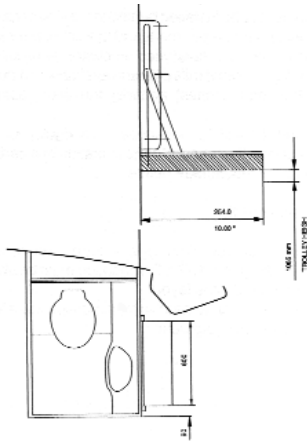

ATA CHAPTER

25 | 20 | 00

Folding Tables

Principle A • Folding table in the galley or entrance area

Folding tables may be installed on the wall of a lavatory, stowage or on a partition, to provide the attendants with an additional worktop.

Innovint offers two principle designs:

Principle A:

folding table to provide an additional worktop in the galley or entrance area. The table consists of a honeycomb sandwich structure with a stainless steel worktop surface. Stainless steel splash protection is attached to the supporting wall. The table is secured by two latches in the up position. The load limit is 10 kg.