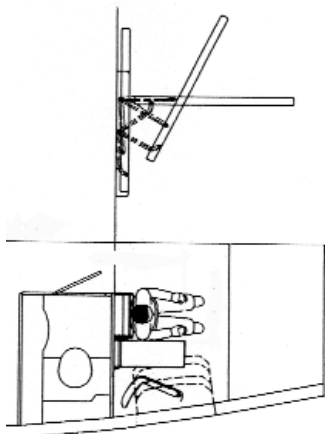

**ATA CHAPTER**

**25 | 20 | 00**

**Folding Tables**

**Principle A** • Folding table in the galley or entrance area

Folding tables may be installed on the wall of a lavatory, stowage or on a partition, to provide the attendants with an additional worktop.

Innovint offers two principle designs:

**Principle A:**

folding table to provide an additional worktop in the galley or entrance area. The table consists of a honeycomb sandwich structure with a stainless steel worktop surface. Stainless steel splash protection is attached to the supporting wall. The table is secured by two latches in the up position. The load limit is 10 kg.

**Upfold dimension:**

Length: 736 mm 29.00 in  
 Width: 34 mm 1.34 in  
 Height: 269 mm 10.60 in

**In operation:**

Length: 736 mm 29.00 in  
 Width: 261 mm 10.27 in  
 Height: 283 mm 11.14 in

Weight: 5 kg 11.0 lbs

**In operation:**

Length: 300 mm 11.80 in  
 Width: 696 mm 27.40 in  
 Height: 690 mm 27.16 in

Weight: 5 kg 11.0 lbs

**PNR 1250-44 / -45**

1250-44 flip out side table LH  
 1250-45 flip out side table RH  
 color: pepperdust DA2.10